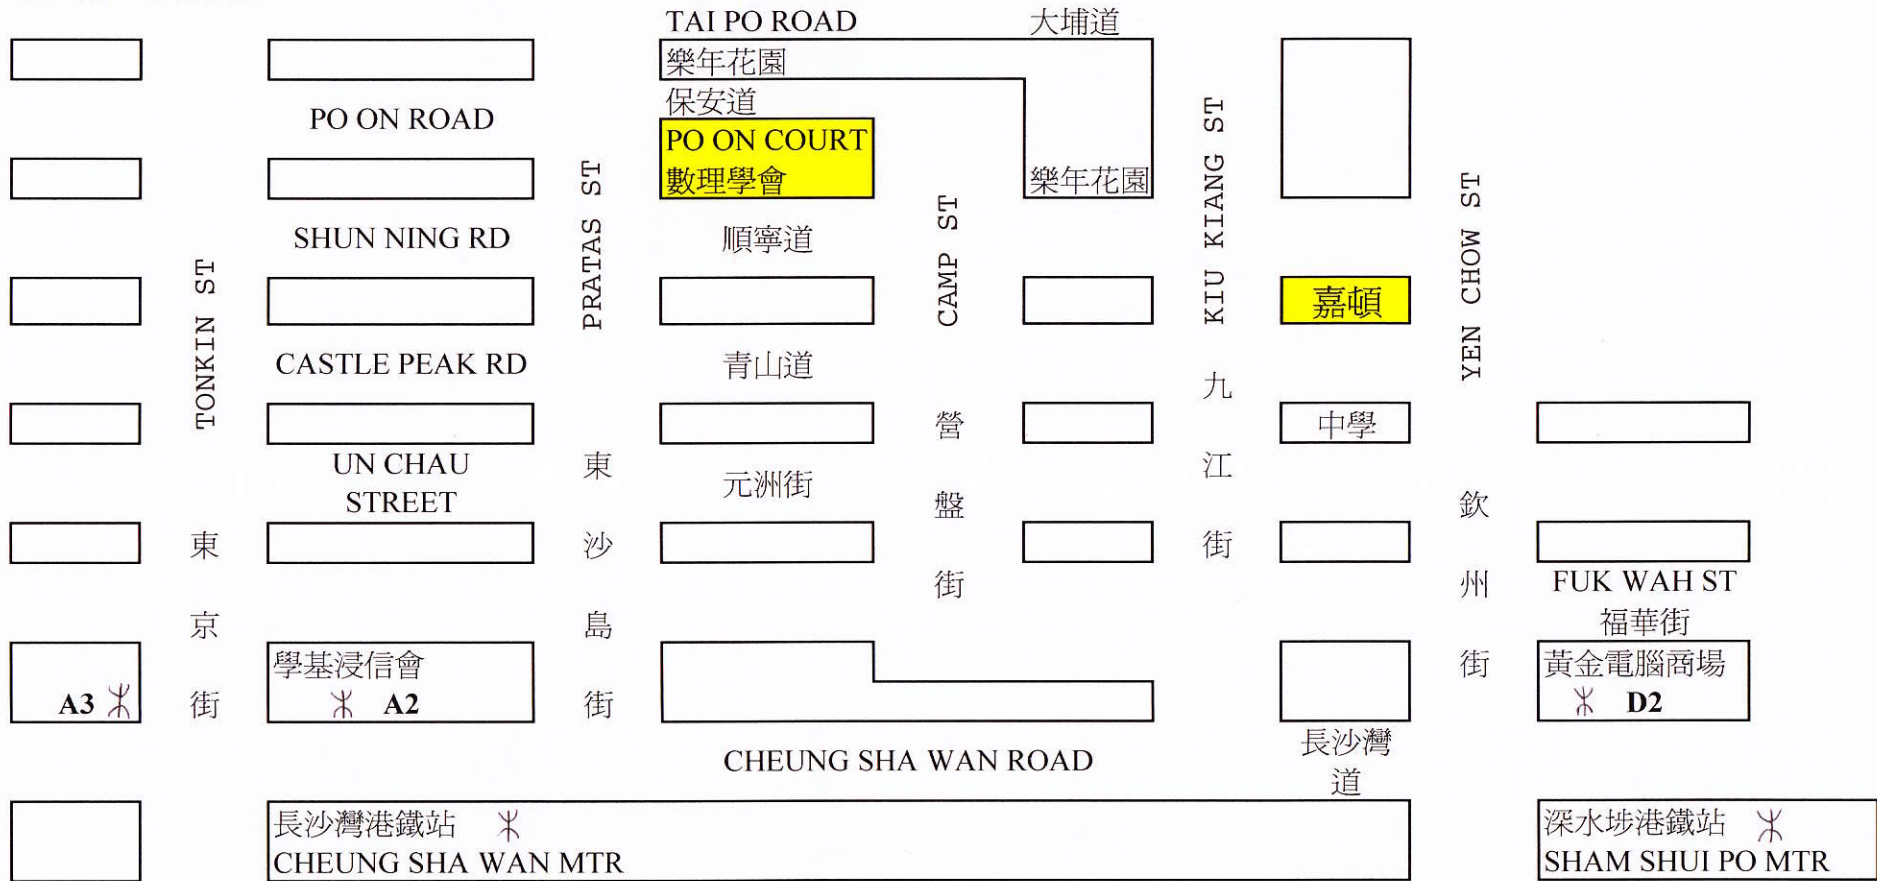

HONG KONG ASSOCIATION FOR SCIENCE & MATHEMATICS EDUCATION
 香港數理教育學會

My Office Address: My Office Address: Room 14, 1/F., Po On Court, 1 Po On Road, Sham Shui Po, Kowloon.

Tel: 2333 0096, 2333 7602

Office Hours: Monday - Friday 10:00 a.m. - 1:00 p.m., 2:00 p.m. - 6:00 p.m.
 Saturday 10:00 a.m. - 1:00 p.m.